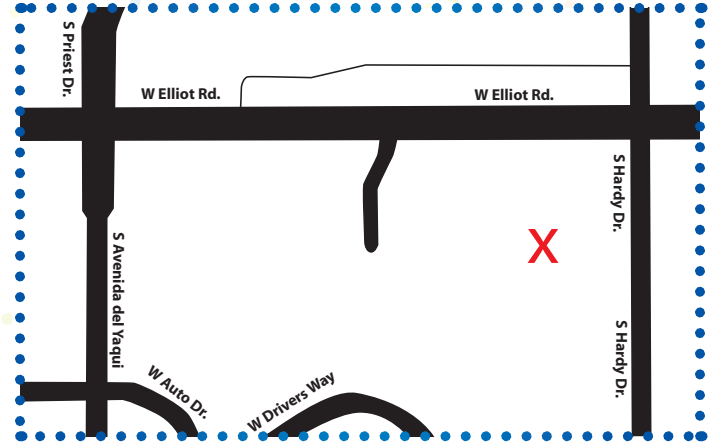

## Birthday

Date: \_\_\_\_\_

Time: \_\_\_\_\_

RSVP: \_\_\_\_\_

**Fiddlesticks**  
1155 West Elliot Road  
Tempe, AZ 85284  
480.961.0800  
PACRFunCenters.com