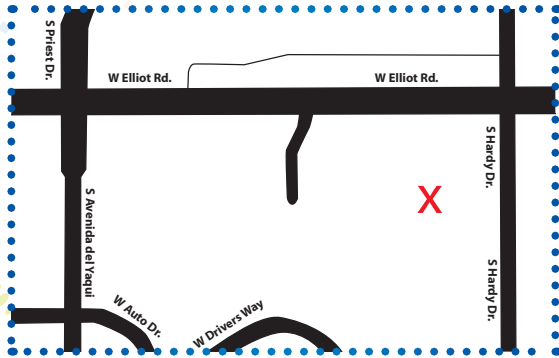

Join Us in Celebrating

Birthday

Date: _____

Time: _____

RSVP: _____

_____
_____
_____

_____
_____
_____

Fiddlesticks

1155 West Elliot Road Tempe, AZ 85284

480.961.0800 PARCFunCenters.com